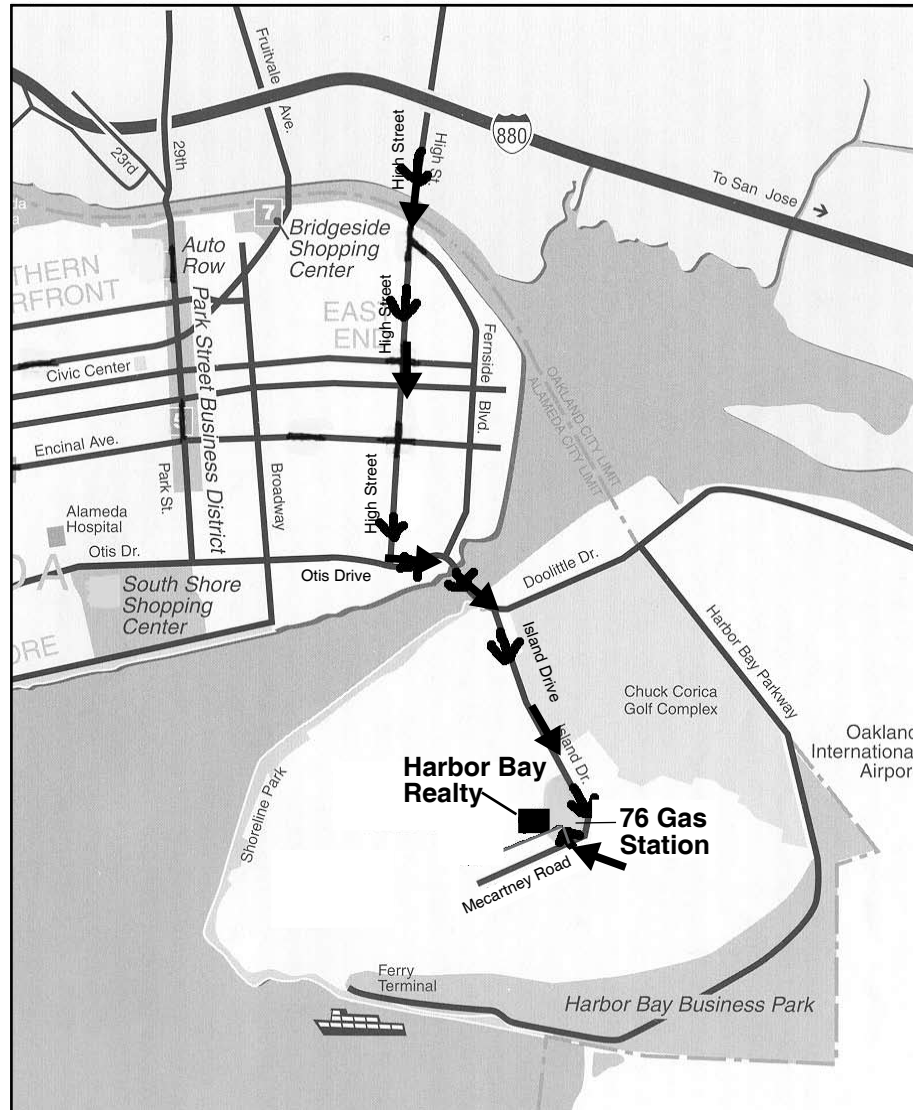

Directions to Harbor Bay

FROM HIGHWAY 880:

High Street Exit South (toward the bay)
Over High Street Bridge To Otis Drive
Left on Otis, over Bay Farm Bridge
Right on Island Drive (first right after bridge)
Right on Mecartney, (first stop sign)
Right at first driveway, (76 Gas Station)

HARBOR BAY REALTY OFFICE:

Harbor Bay Realty is located on the 2nd floor
above CVS Pharmacy in the Harbor Bay
Landing Shopping Center.

SALES • RENTALS • PROPERTY MANAGEMENT

HBRinfo.com